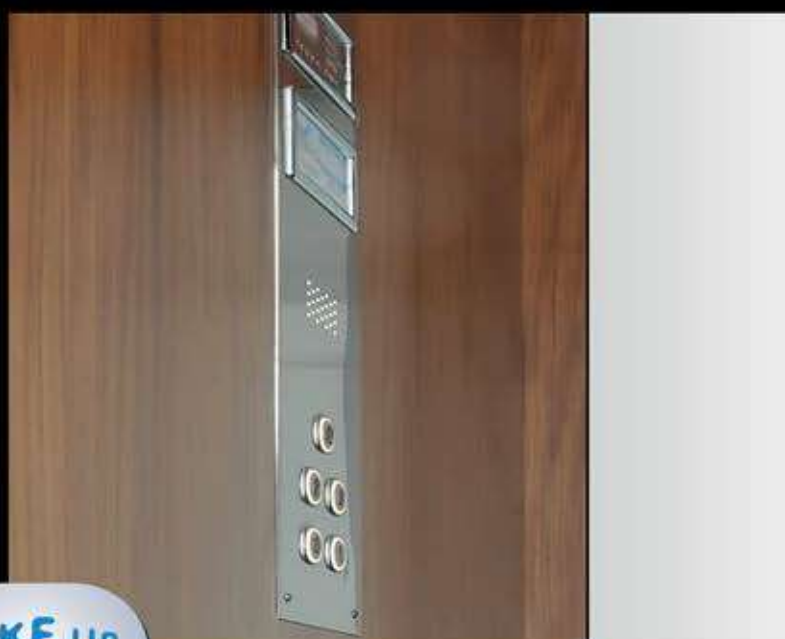

EXCLUSIVE

SIRIA

CABINA CON FINITURE IN LEGNO NATURALE,
FINESTRA E SPECCHIO 1/2 PARETE

CAR WITH FINISHES IN NATURAL WOOD,
MIRROR AND WINDOW 1/2 WALL

CLASSIC wood

MAKE UP
YOUR LIFT

REALIZZA IL TUO STILE CON LA SCELTA DI MATERIALI
E FINITURE PERSONALIZZATI

CHOOSE YOUR STYLE WITH CUSTOMIZED MATERIALS AND FINISHES

PARETI E ACCESSORI

PARETI E FINITURE IN LEGNO NATURALE **ESSENZA TEAK**,
SPECCHIO E **FINESTRA** 1/2 PARETE

LUCI E PAVIMENTO

ILLUMINAZIONE RIBASSATA CON NEON **LUCE CALDA** SU
CONTROTETTO **OPALINO** CON CORNICE IN LEGNO NATURALE
ESSENZA TEAK,
PAVIMENTO IN **ROCKSOLID TITANIUM GREY**

WALLS AND ACCESSORIES

WALLS AND FINISHES IN NATURAL WOOD **TEAK** WITH MIRROR
AND WINDOW 1/2 WALL

LIGHTS AND FLOOR

NEON **WARM LIGHT** ON **OPALIN** SUSPENDED CEILING
WITH **NATURAL WOOD FRAME**,
FLOOR IN **ROCKSOLID TITANIUM GREY**